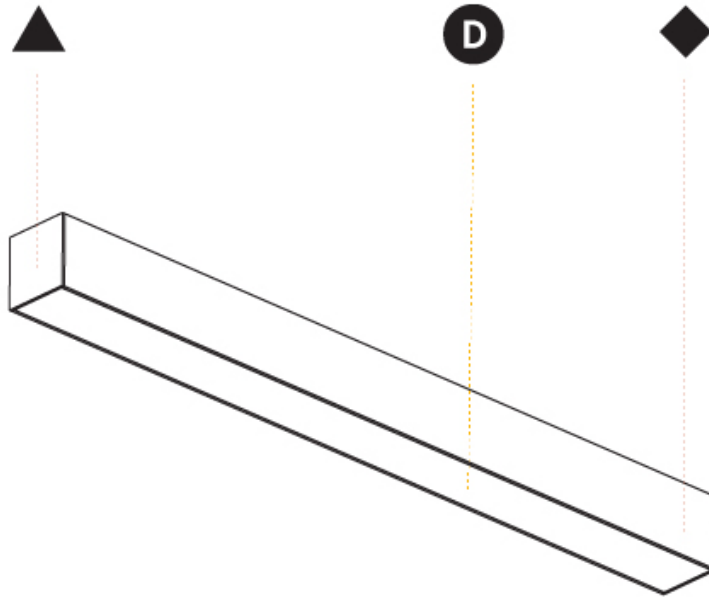

IDAHO 75 SURFACE

A3D139-

PROJECT	_____
TYPE	_____
SPECIFIER	_____
QUANTITY	_____
DATE	_____