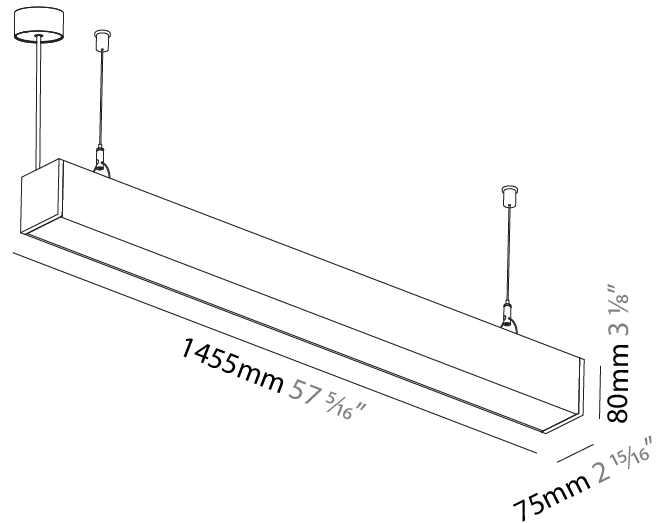

OPTICAL

RATINGS AND CERTIFICATIONS

Certified By: Certified for North American Standards
IP rating: IP20