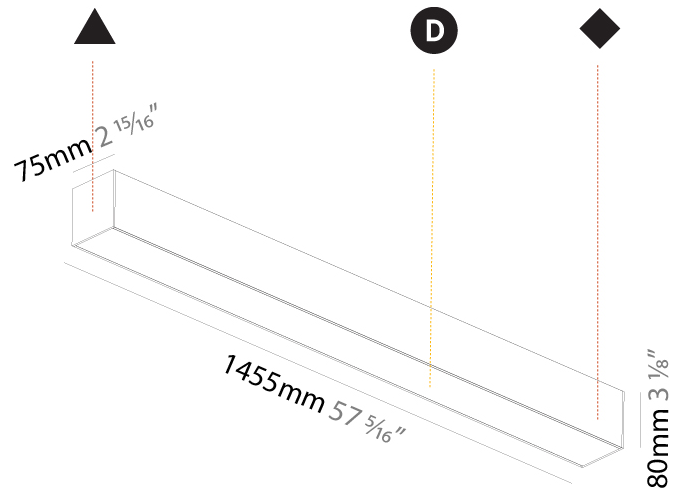

1. To build a product code in our configurator select the specify button on the base model # product page
2. To build a manual product code on this datasheet choose from the options listed below in blue font and add the suffix to the base model #

GENERAL

Series: Idaho
Subseries: Idaho 75
Brand: Prolicht
Division: Architectural
Mounting Type: Surface
Mounting Location: Wall / Ceiling
Subcategory: Profile

PHYSICAL

Shape: Rectangle
Length (mm): 1455
Length (in): 57 5/16
Width (mm): 75
Width (in): 2 15/16
Height (mm): 80
Height (in): 3 1/8
Light Distribution: Direct
Weight (kg): 5.22
Weight (lbs): 11.484
Diffuser: PMMA - Opal or Micro-Prism
Fixture Finish: ANA / SSR / BKV / CWI / CRY / HAB / MSR / UFT / ITA / RUA / OGR / FTG / MYG / RWR / LOD / PUS / FRO / FUP / KIA / POP / BLS / SPG / MEY / GOH / GUM / CHC / COM / ABZ / JAG / OBR / MOS / ROR
Fixture Material: Aluminum

ELECTRICAL

Lamp Type: LED (Zhaga Standard)
Input Wattage (W): 25
Total Output Wattage (W): 20 / 16 (3500K)
Dimming: Non-Dimming / Phase Dimming (120Vac only) / 0-10V Dimming
Driver Included: Yes
Driver Location: Integrated
Driver Type: Constant Current - 120 / 277Vac
Driver Class: Class 2
Input Voltage (V): 120 - 277
Constant Current (MA): 350 / 500 (3500K)

LED

Color Temperature (°K): 3000 / 3500 / 4000
Max. Delivered Lumen (lm): 2360 / 2450 / 2500
CRI: >80 CRI
Lamp Life (hrs): 50000

OPTICAL

RATINGS AND CERTIFICATIONS

Certified By: Certified for North American Standards
IP rating: IP20