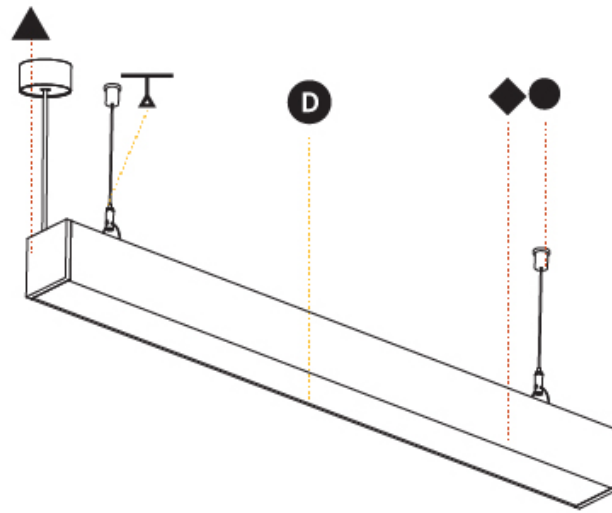

A300059-

PROJECT
TYPE
SPECIFIER
QUANTITY
DATE

A